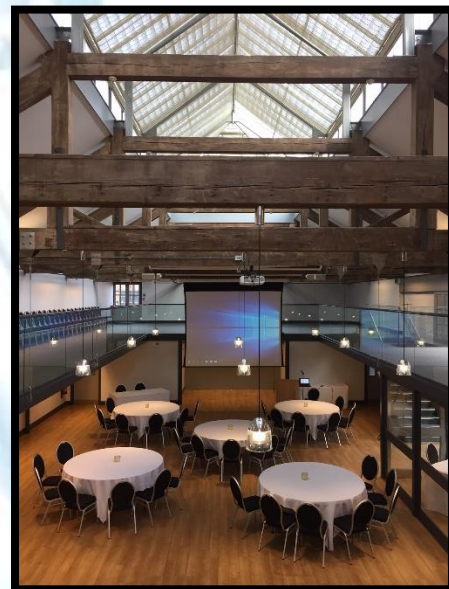

Winter fruit flapjack

Freshly brewed fair-trade tea and coffee

Lunch

Seasonal finger buffet including superfood salads and soup selection

In the afternoon

Mugs of Hot chocolate

Chocolate brownie and white chocolate cookies

Set within the quaint stableyard of Hatfield House, the main features of the Riding School include:

- **Private foyer area for registration**
- **Built in LCD projector and 10ft screen**
- **Lectern, flipchart, pa system with microphone**
- **WiFi included**
- **Mezzanine level ideal for refreshments, lunch, breakout and networking areas**
- **Syndicate/organisers room included**
- **Glass roof allowing plenty of natural daylight**
- **Dimmable lights to create an atmospheric setting**
- **Disabled and left access**
- **Storage area available**
- **Opportunity to personalise your delegate package**
- **Accommodates between 50 and 200, depending on set up style**